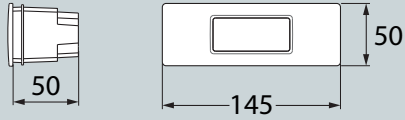

NINA 150

3W

6C1.000.J1K

CCT SETTABLE R7s LED LAMP INCLUDED
2700K/4000K/6500K

Pcs 50
Kg 13,1
mc 0,057

NINA 190

7,5W

7C1.000.K1K

CCT SETTABLE R7s LED LAMP INCLUDED
2700K/4000K/6500K

Pcs 50
Kg 15,7
mc 0,057

NINA 270

10,5W

8C1.000.P1K

CCT SETTABLE R7s LED LAMP INCLUDED
2700K/4000K/6500K

Pcs 30
Kg 21,6
mc 0,057