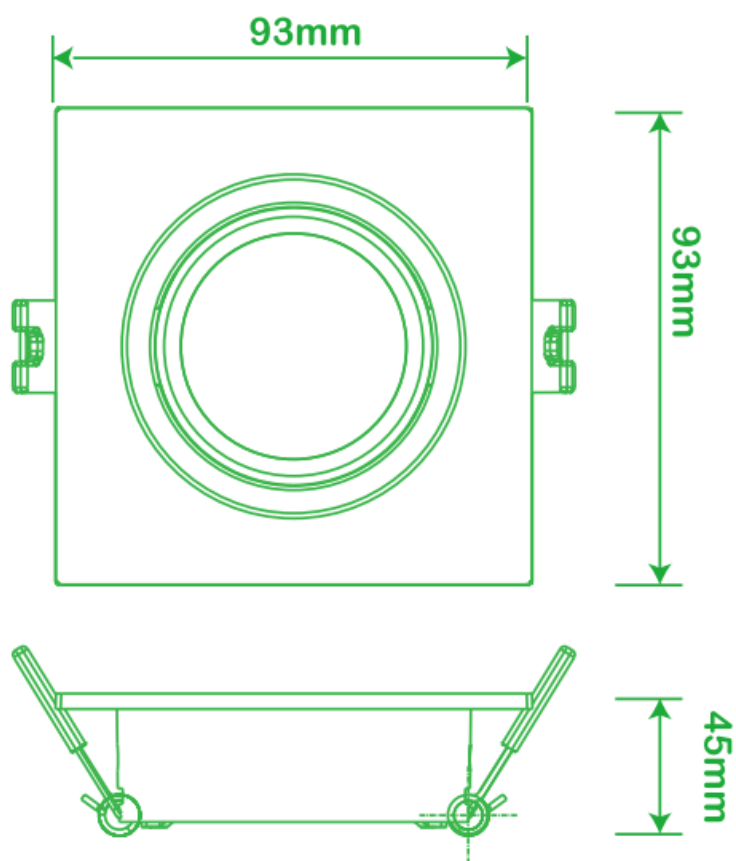

DIMENSIONS

KTD-P11