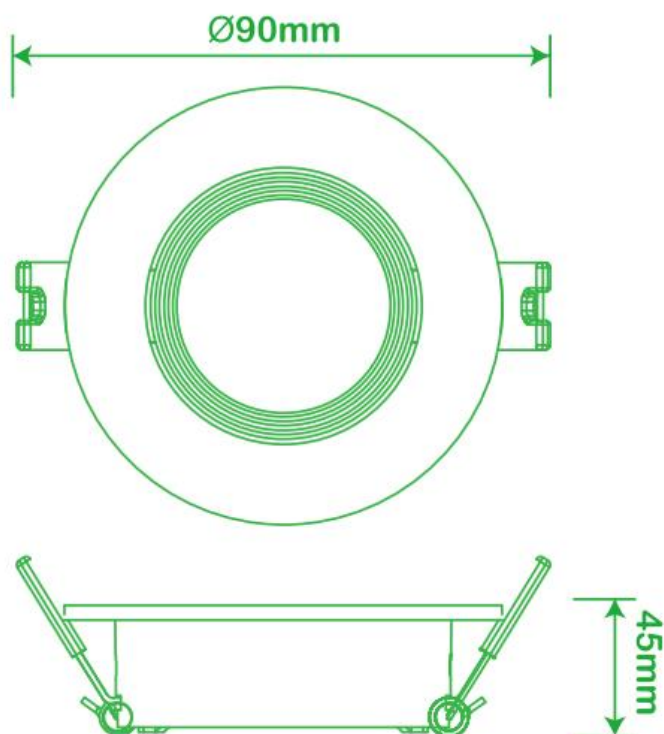

DIMENSIONS

KTD-P04