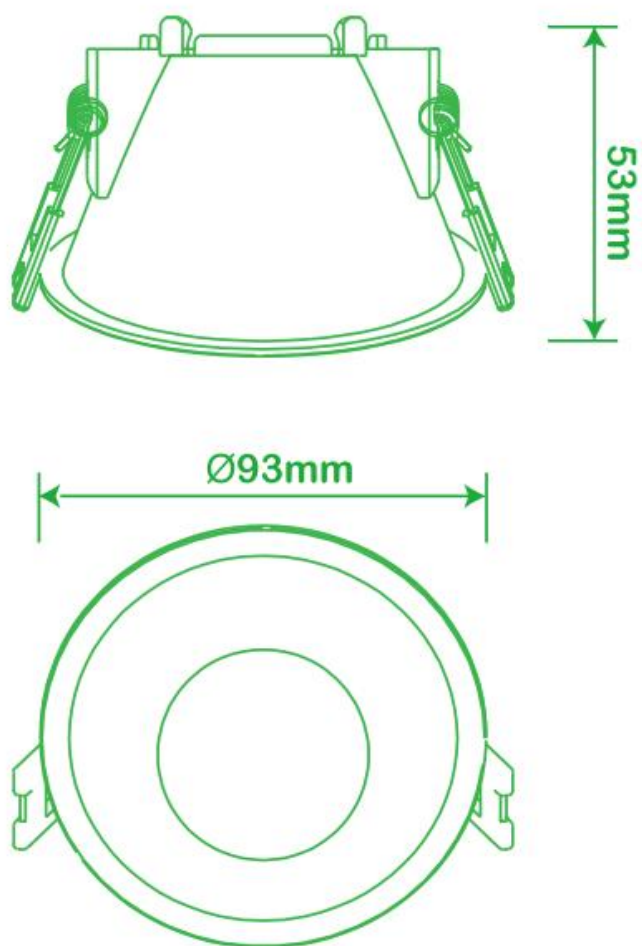

DIMENSIONS

KTD-P09