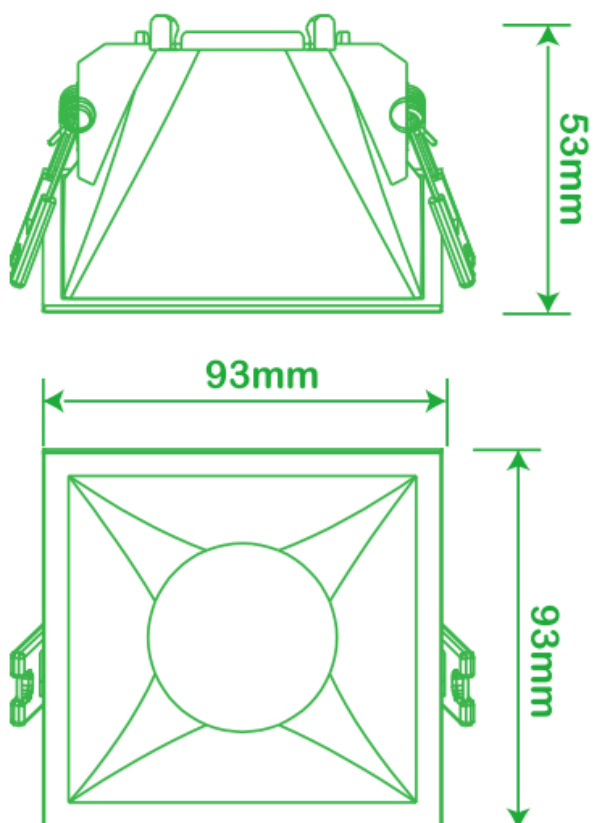

DIMENSIONS

KTD-P07