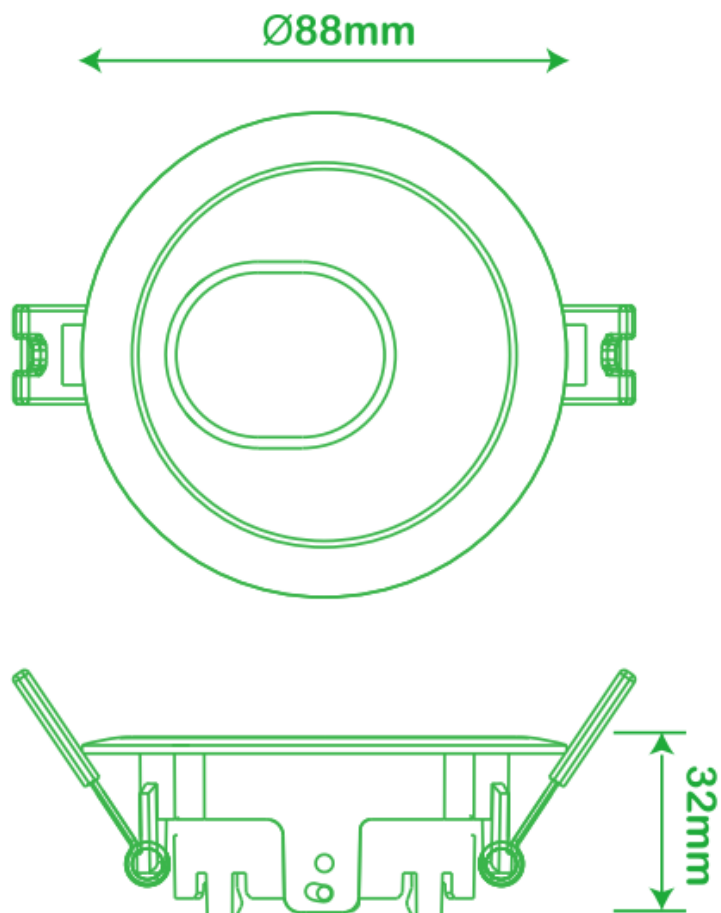

DIMENSIONS

KTD-P02