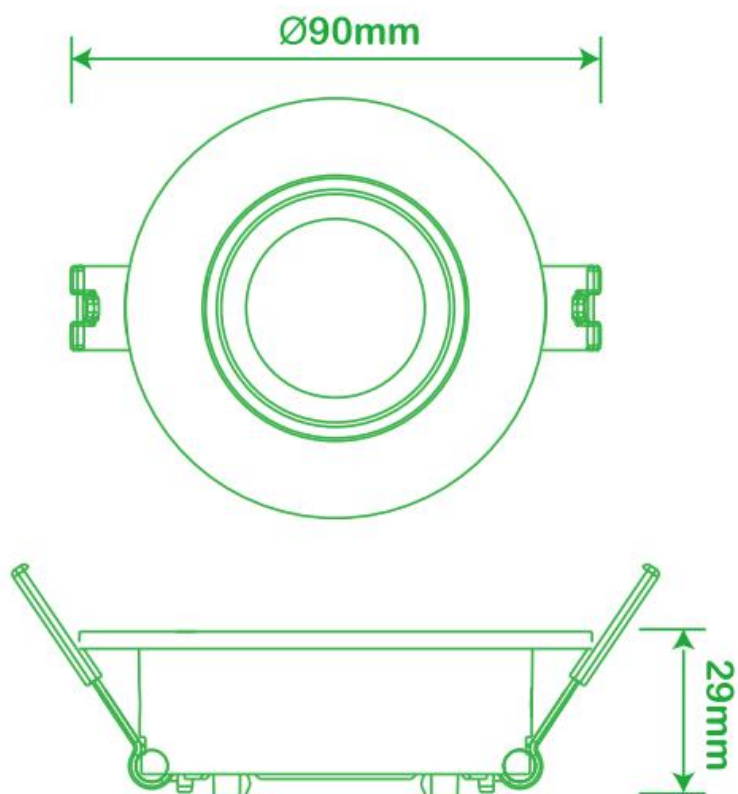

DIMENSIONS

KTD-P03