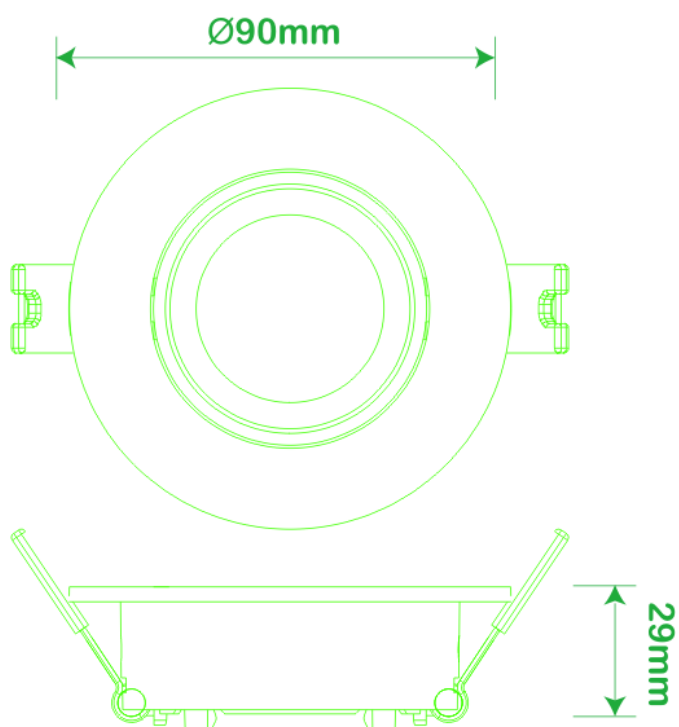

DIMENSIONS

KTD-I02