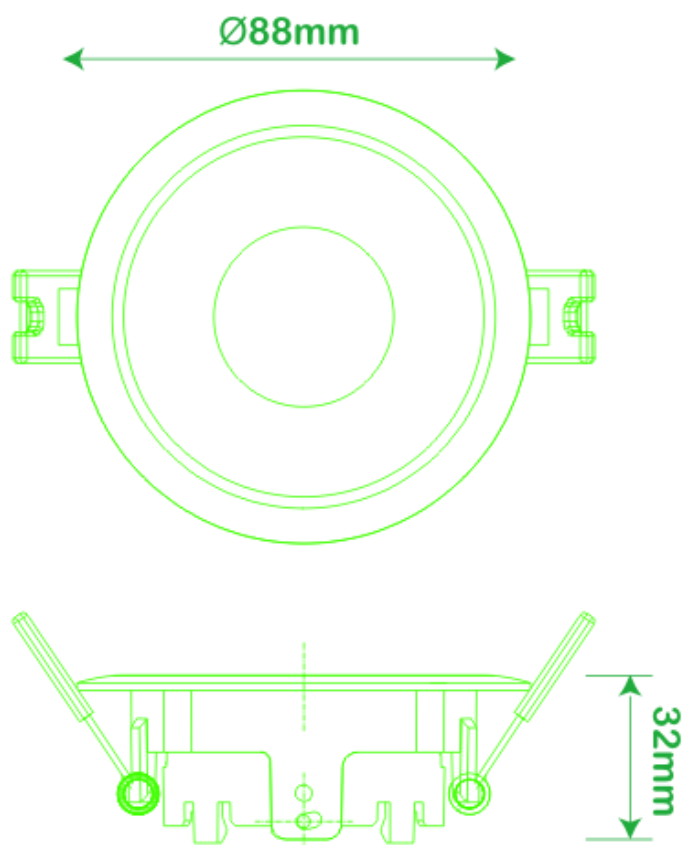

DIMENSIONS

KTD-P01