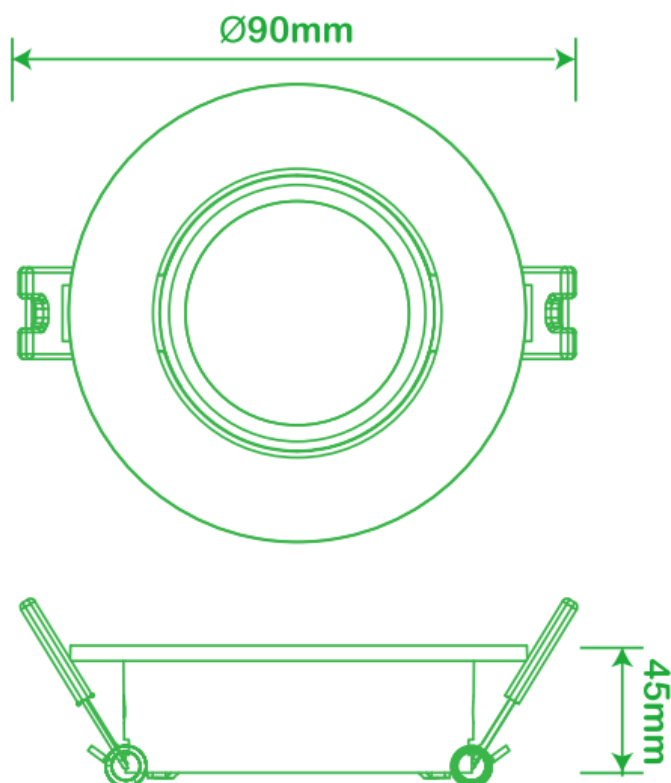

DIMENSIONS

KTD-P05