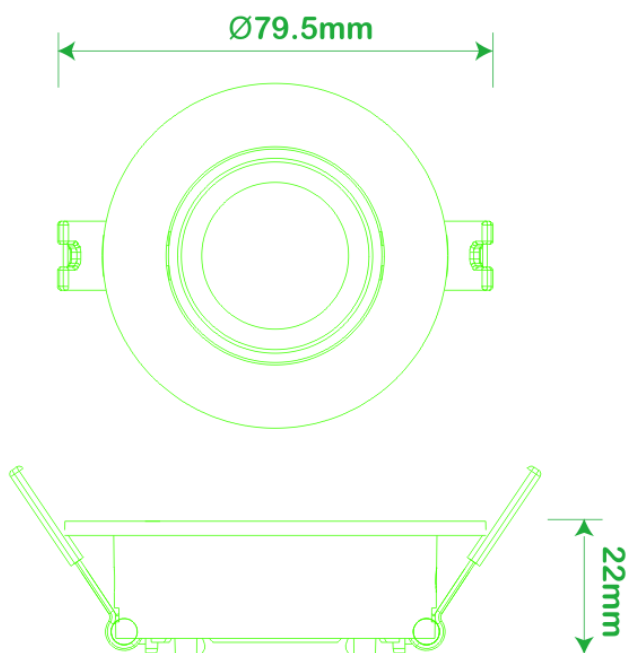

DIMENSIONS

KTD-A01