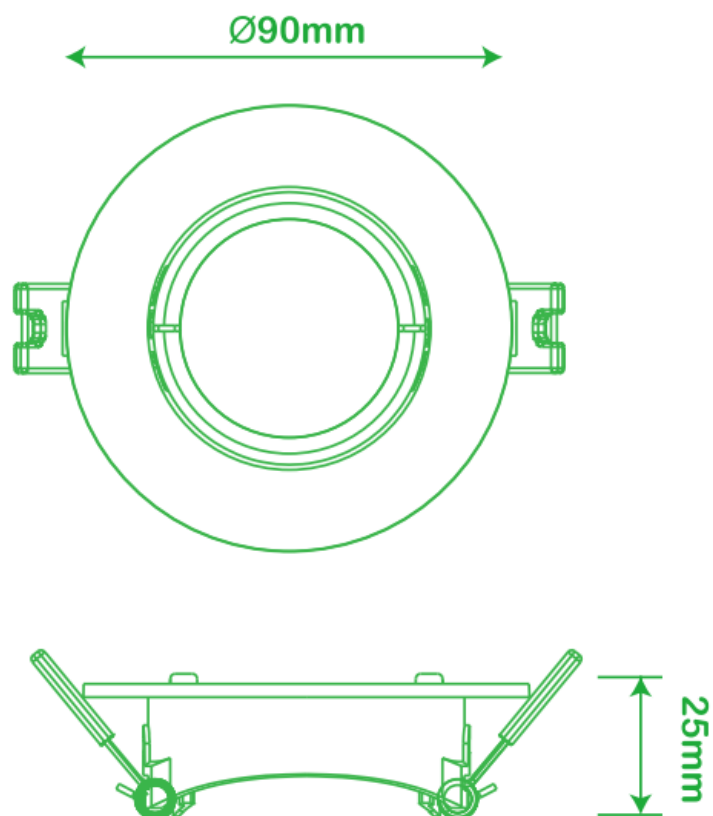

DIMENSIONS

KTD-P06